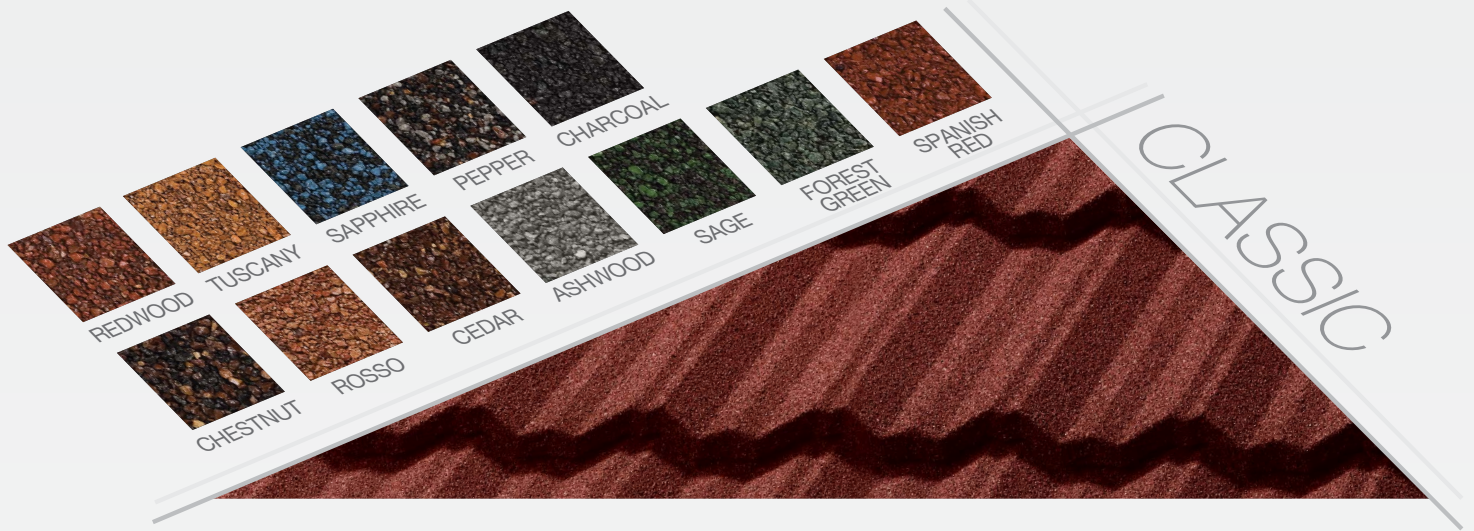

VERSATILE
COLOURS & STYLES

ABOVE ALL
YOU CAN IMAGINE

COLOUR CHART

COLOURS & STYLES

REDWOOD

CHESTNUT

SPANISH RED

SAPPHIRE

PEPPER

CHARCOAL

CEDAR

FOREST GREEN

ASHWOOD

SAGE

TUSCANY

ROSSO

BURGUNDY

base colour

ANTICO

patch

base colour

BARK

patch

base colour

RAVINE

patch

base colour

ECLIPSE

patch

base colour

SUNSET

patch