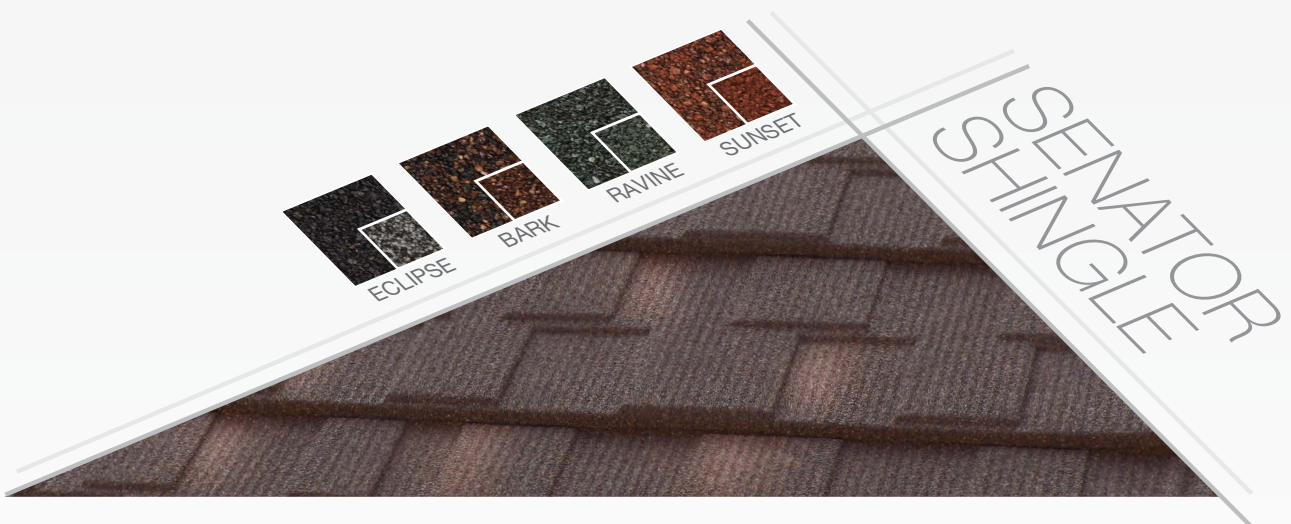

RAVINE

patch

base colour

ECLIPSE

patch

base colour

SUNSET

patch